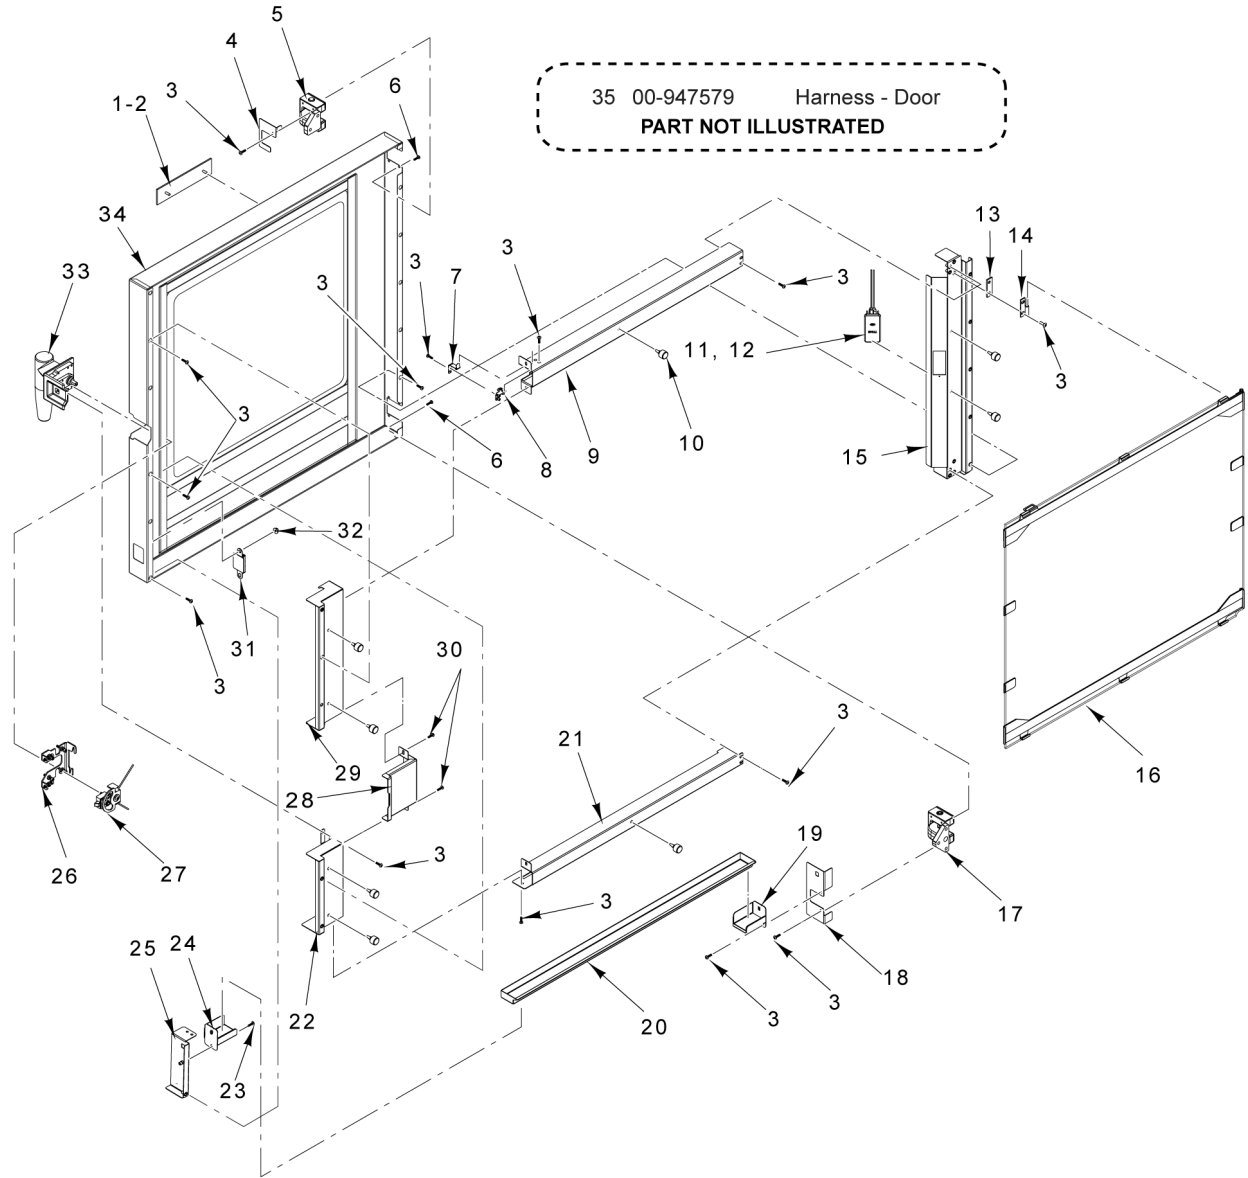

PL-65053

**DOOR ASSEMBLY
(STARTING SN 541082623)**

**DOOR ASSEMBLY
(STARTING SN 541082623)**

ILLUS. PL-65053	PART NO.	NAME OF PART	AMT.
1	00-957916-00001	Nameplate - Vulcan (7-1/4 In.).....	1
2	NS-047-79	Pal Nut 3/16.....	2
3	00-973652	Mach. Screw 10-24 x 5/8 Truss HD / Nylon Patch.....	26
4	00-946862	Stiffener - Hinge.....	1
5	00-947325	Hinge Assy. (Top).....	1
6	00-946961	Screw 10-24x1/2 Phil. Flt.....	8
7	00-947677	Spring - Clip.....	1
8	00-973389	Bracket - Inner Door Lock Mounting.....	1
9	00-973393	Assy. - Horizontal Stiffener (Top) (Incls. Items 7, 8, & 10).....	1
10	00-973364	Bumper - Rubber.....	AR
11	00-973350	Lamp Assembly (12V, 10W).....	1
12	00-973349	Bulb (10W).....	1
13	00-947328	Spacer.....	2
14	00-945909	Hinge - Door.....	2
15	00-973394	Assy. - Door Hinge Stiffener (Incls. Items 10 thru 14).....	1
16	00-946870	Door - Inner.....	1
17	00-945971	Hinge Assy. (Bottom).....	1
18	00-946863	Stiffener - Hinge.....	1
19	00-947292	Support - Drip Tray (RH).....	1
20	00-947276	.....	1
21	00-973392	Assy. - Horizontal Stiffener (Bottom) (Incls Item 10).....	1
22	00-973390	Assy. - Vertical Stiffener (Incls Item 10).....	1
23	00-946948	Screw 10-24 x 1/2.....	1
24	00-947277	Support - Drip Tray (LH).....	1
25	00-973629	Stiffener - End Cap.....	1
26	00-973533	Kit - Door Lock Bracket.....	1
27	00-973402	Kit - Latch Cam Assy.....	1
28	00-947311	Cover - Lock.....	1
29	00-973391	Assy. - Vertical Stiffener (Incls. Item 10).....	1
30	00-973441	Mach. Screw 10-24 x 1/2 Truss HD / Nylon Patch.....	2
31	00-946823	Plate - Door Magnet Cover.....	1
32	NS-038-13	Lock Nut 10-24 Hex.....	2
33	00-973532	Kit - Handle & Bezel.....	1
34	00-973628	Door Assembly.....	1
35	00-947579	Harness - Door Wiring.....	1