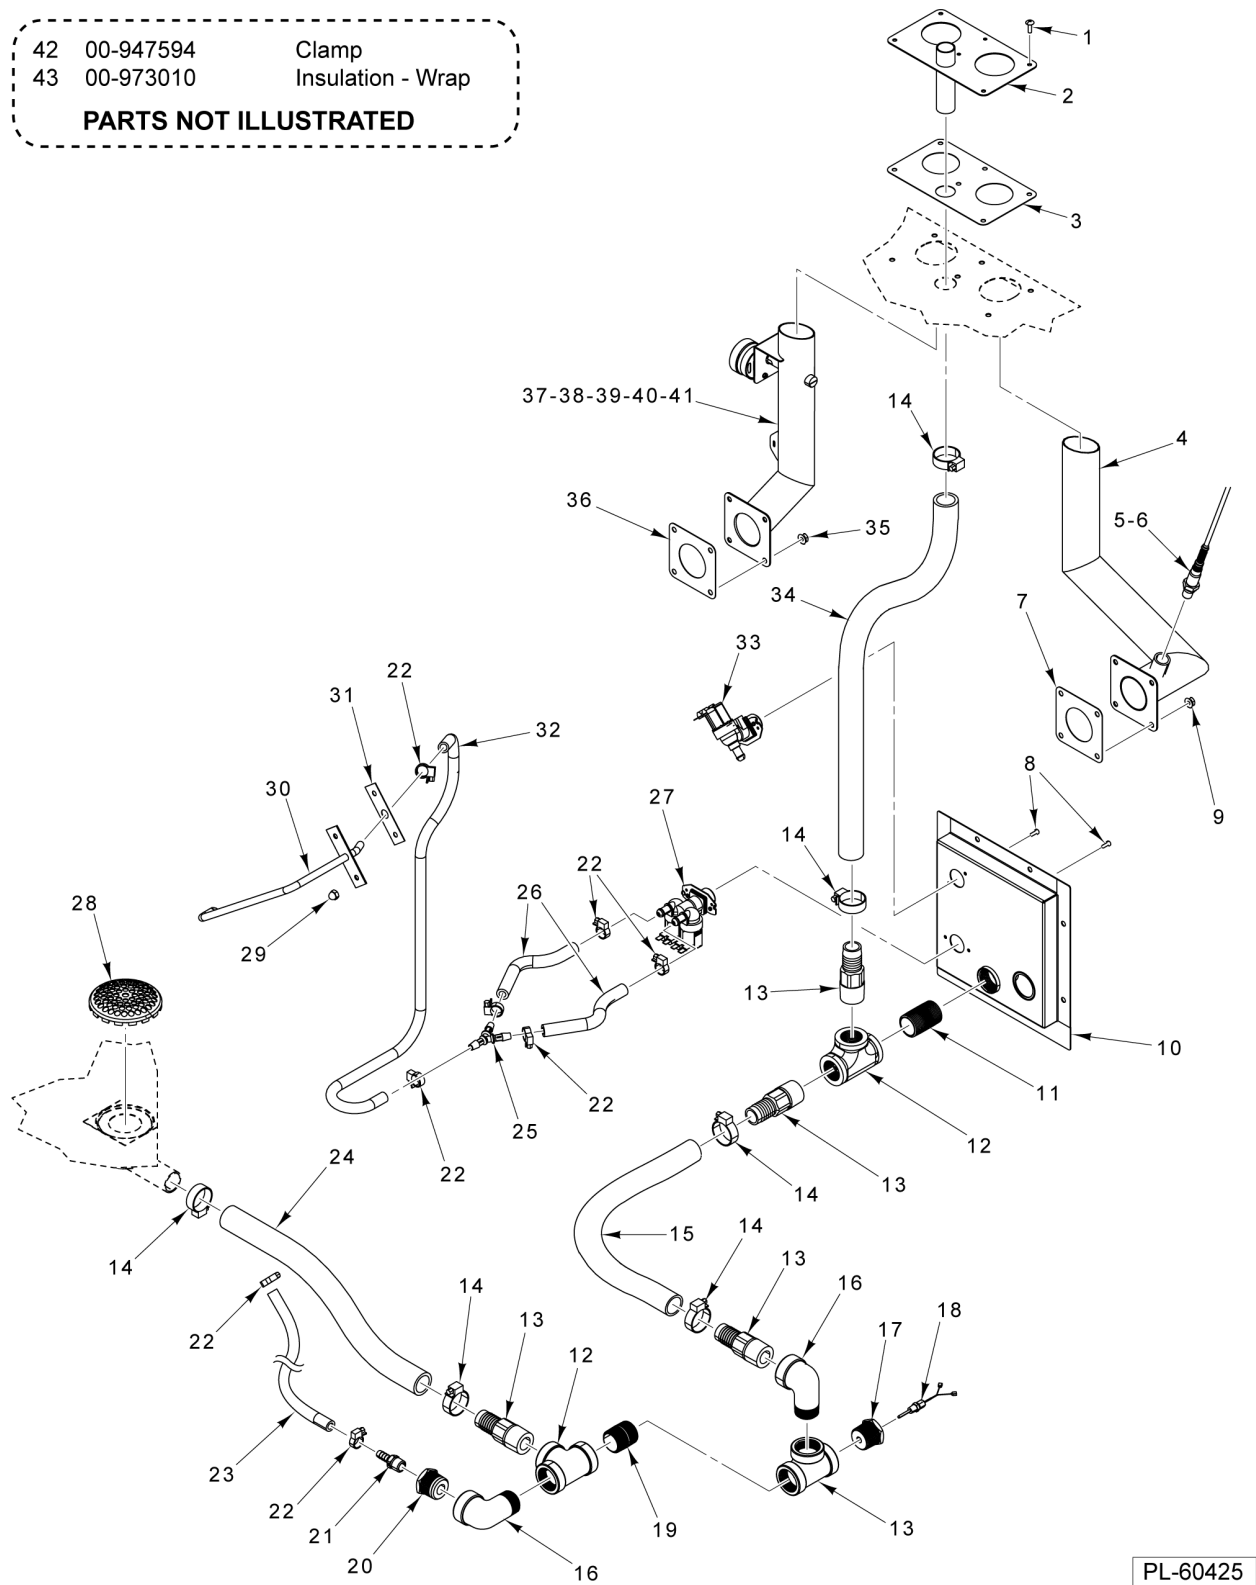

- 42 00-947594 Clamp
- 43 00-973010 Insulation - Wrap

PARTS NOT ILLUSTRATED

**PIPING AND VENTING
(BEFORE S/N 541082442
(208V), 541082482
(240V), 541082425 (480V))**

**PIPING AND VENTING
(BEFORE S/N 541082442
(208V), 541082482
(240V), 541082425 (480V))**

ILLUS. PL-60425	PART NO.	NAME OF PART	AMT.
1	SC-118-22	Mach. Screw 10-24 x 5/8 Phil. Truss Hd. (SST).....	6
2	00-947219	Vent Weldment.....	1
3	00-947220	Gasket - Vent.....	1
4	00-947196	Exhaust - Cavity.....	1
*5	00-973588	Kit, Oxygen Sensor , Red.....	1
**6	00-973590	Kit, Oxygen Sensor, Green.....	1
7	00-947169	Gasket.....	1
8	SC-122-37	Mach. Screw M4 x 0.7 x 10mm Phil. Pan Hd. (SST).....	4
9	NS-038-04	Lock Nut 1/4-20 Flange.....	4
10	00-973647	Utility Panel Assy.....	1
11	00-947643	Pipe 1 x 2 (SST).....	1
12	00-947561	Tee 1 x 1 x 1 (SST).....	3
13	00-947606	Adaptor - Hose (1 In. x 1 In. I.D.) (SST).....	4
14	00-947232	Clamp - Hose.....	6
15	00-947642	Hose (Drain Trap to Utility Panel).....	1
16	00-947562	Elbow (SST).....	2
17	00-973049	Reducer 1 In. to 1/8 In. (SST).....	1
18	00-973035	Probe - Temperature.....	1
19	00-947563	Pipe 1 In. (SST).....	1
20	00-947560	Bushing 1 In. to 3/8 In. (SST).....	1
21	00-947607	Adaptor - Hose (3/8 In. x 3/8 In. I.D.) (SST).....	1
22	00-947233	Clamp - Hose.....	5
23	00-947315	Tube.....	1
24	00-947641	Hose (Drain to Drain Trap).....	1
25	00-947172	Y-Fitting.....	1
26	00-947313	Tube.....	2
27	00-947138	Valve - Solenoid.....	1
28	00-947622	Cover - Drain.....	1
29	00-947192	Acorn Nut 1/4-20 (SST).....	2
30	00-945615	Nozzle.....	1
31	00-945616	Gasket - Nozzle.....	1
32	00-947314	Tube.....	1
33	00-947348	Valve - Water Fill.....	1
34	00-947669	Hose - Drain Vent.....	1
35	NS-038-04	Lock Nut 1/4-20 Flange.....	4
36	00-947169	Gasket.....	1
37	00-947378	Cavity Intake Assy. (Incls. Items 38 thru 41).....	1
38	00-947379	Shaft - Seal (Cavity Intake).....	1
39	00-945878	Motor.....	1
40	00-946995	Switch - Limit.....	2
41	00-947389	Seal - Damper (Cavity Intake).....	1
42	00-947594	Clamp.....	2
43	00-973010	Sleeving - Fiberglass 2-1/2 In. ID.....	1

* Before SN 541083068.

** SN 541083068 and after.