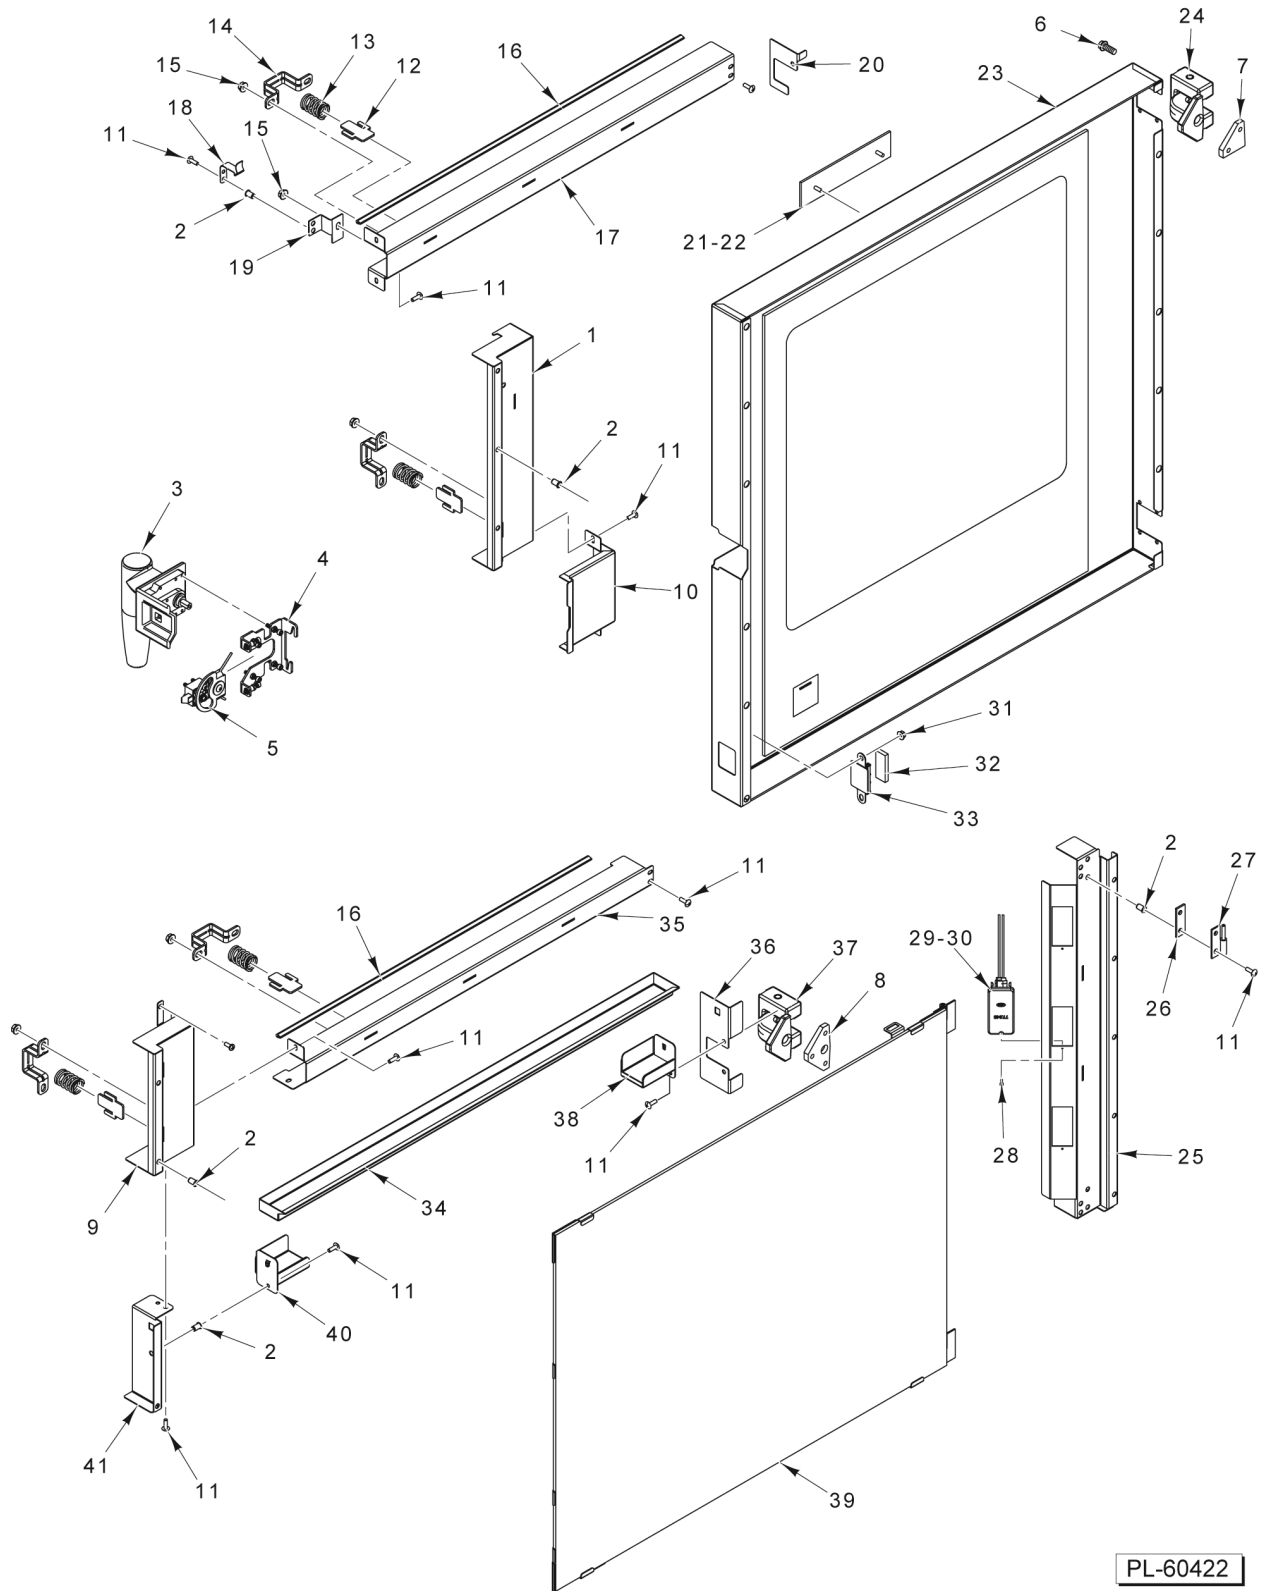

PL-60422

**DOOR ASSEMBLY
(BEFORE SN 541082623)**

**DOOR ASSEMBLY
(BEFORE SN 541082623)**

ILLUS. PL-60422	PART NO.	NAME OF PART	AMT.
1	00-947291	Stiffener.....	1
2	00-042648	Insert - Threaded.....	AR
3	00-973532	Kit - Handle & Bezel.....	1
4	00-973533	Kit - Door Lock Bracket.....	1
5	00-973402	Kit - Latch Cam Assy.....	1
6	00-973004	Cap Screw 1/4-20 x 1 Hex Washer Hd. (SST).....	5
7	00-947786	Shim - Hinge (Top).....	1
8	00-947789	Shim - Hinge (Bottom).....	1
9	00-947290	Stiffener.....	1
10	00-947311	Cover - Lock.....	1
11	SC-118-22	Mach. Screw 10-24 x 5/8 Phil. Truss Hd. (SST).....	AR
12	00-947309	Plunger.....	12
13	00-947360	Spring.....	12
14	00-947286	Bracket - Plunger.....	12
15	NS-038-04	Lock Nut 1/4-20 Flange.....	24
16	00-947308	Trim - Edge.....	3
17	00-947288	Stiffener.....	1
18	00-947677	Spring - Clip.....	1
19	00-947678	Bracket.....	1
20	00-946862	Stiffener - Hinge.....	1
21	00-957916-00001	Nameplate - Vulcan (7-1/4 In.).....	1
22	NS-047-79	Pal Nut 3/16.....	2
23	00-973069	Door Assy. - Outer (Incls. Glass).....	1
24	00-947325	Hinge Assy. (Top).....	1
25	00-947284	Stiffener - Door.....	1
26	00-947328	Spacer.....	2
27	00-945909	Hinge - Door.....	2
28	00-946978	Screw 4-40 x 3/8 Hex Socket Hd. (SST).....	AR
29	00-973129	Bulb - Halogen (12V/5W).....	3
30	00-945453	Lamp (12 V., 5 W.).....	3
31	NS-038-13	Lock Nut 10-24 Hex.....	2
32	00-360128	Magnet - Door.....	1
33	00-946822	Cover - Magnet.....	1
34	00-947276	Tray - Drip (Removable).....	1
35	00-947299	Stiffener.....	1
36	00-946863	Stiffener - Hinge.....	1
37	00-945971	Hinge Assy. (Bottom).....	1
38	00-947292	Support - Drip Tray (RH).....	1
39	00-946870	Door - Inner.....	1
40	00-947277	Support - Drip Tray (LH).....	1
41	00-947275	Stiffener.....	1