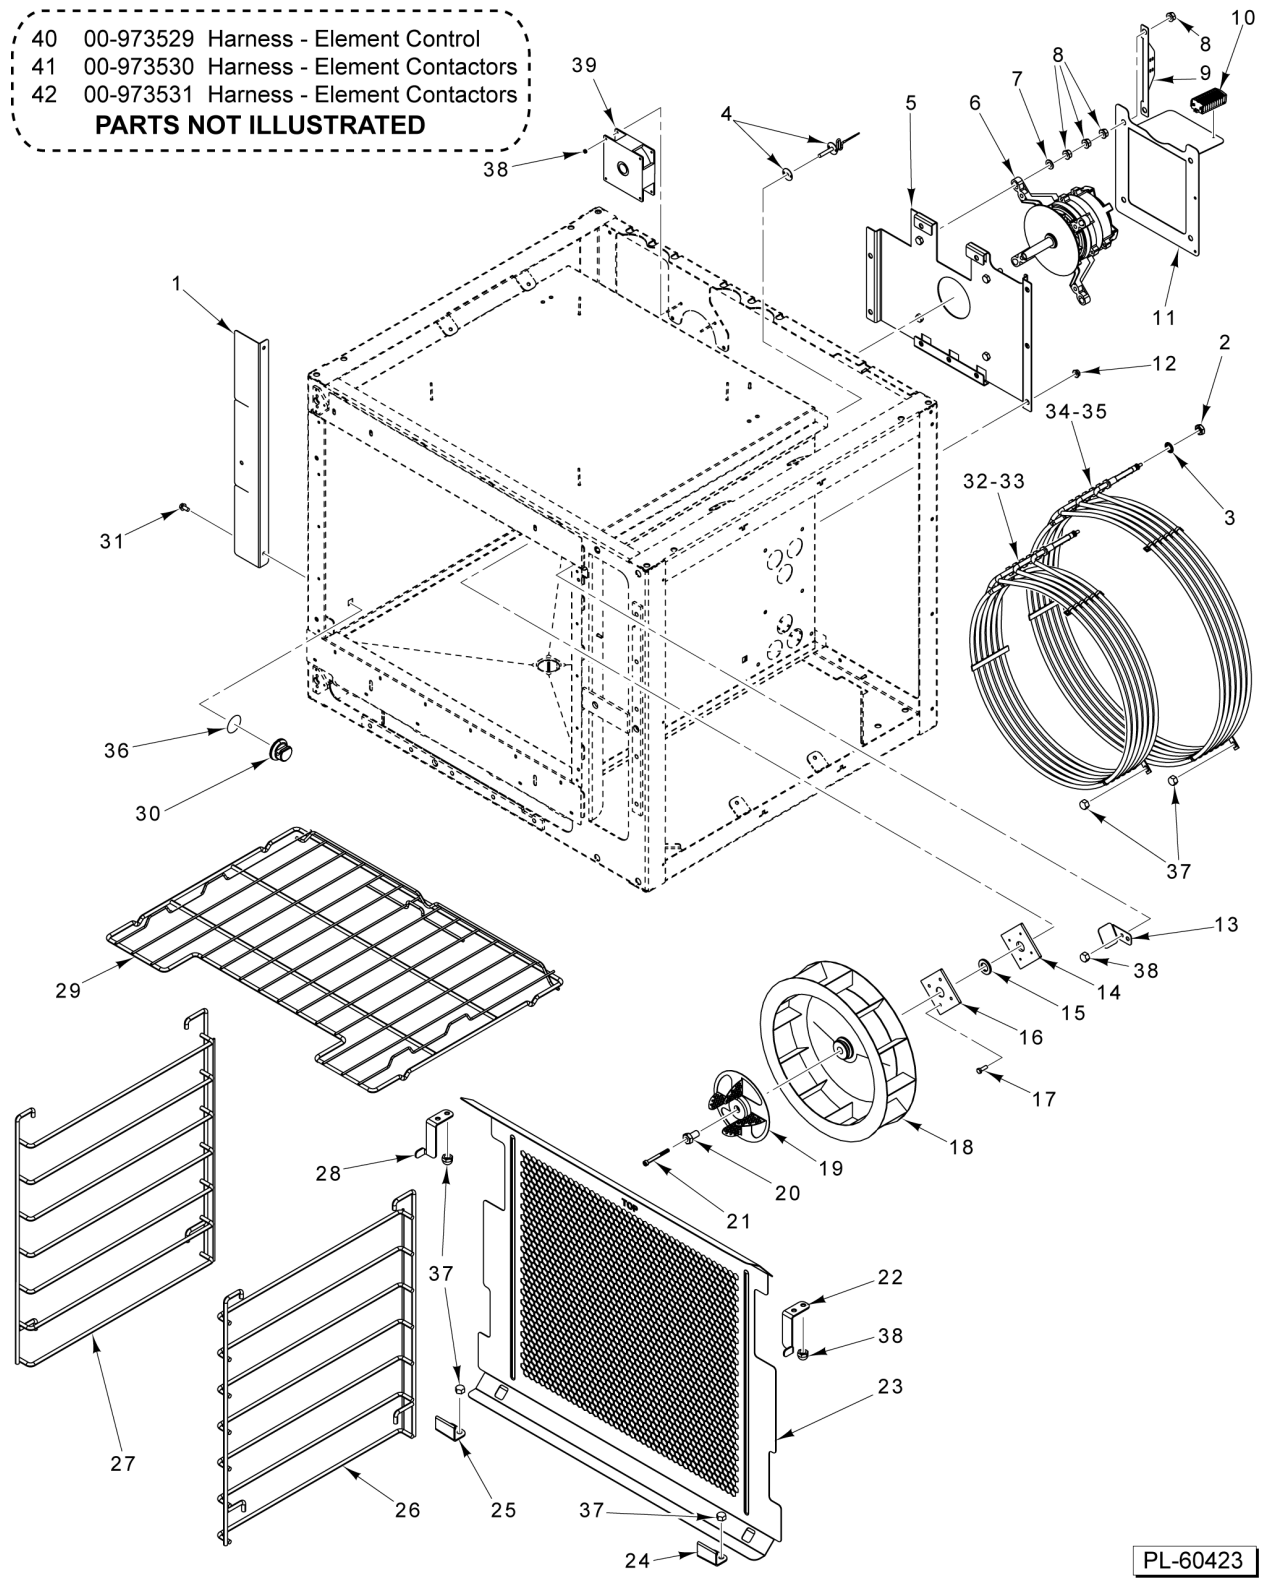

1. 40 00-973529 Harness - Element Control
   - 41 00-973530 Harness - Element Contactors
   - 42 00-973531 Harness - Element Contactors
2. **PARTS NOT ILLUSTRATED**

**CONVECTION MOTOR AND HEATING ELEMENTS
(BEFORE SN 541083660
(208V), 541083672 (480V))**

**CONVECTION MOTOR AND HEATING ELEMENTS
(BEFORE SN 541083660
(208V), 541083672 (480V))**

ILLUS. PL-60423	PART NO.	NAME OF PART	AMT.
1	00-945962	Clip - Support (Rack Guide).....	4
2	00-947794	Nut 7/16-20 Thin (Brass).....	12
3	00-947795	Lockwasher 7/16 (SST).....	12
4	00-913102-00239	Kit - Temperature Probe & Gasket.....	1
5	00-946842	Mount - Motor.....	1
6	00-947750	Motor (250 W.).....	1
7	WS-006-27	Washer (SST).....	4
8	NS-038-10	Lock Nut 3/8-16 Flange.....	AR
9	00-973330	Bracket - Heating Element Strain Relief.....	1
10	00-947245	Block - Terminal.....	1
11	00-947054	Plate - Retainer.....	1
12	NS-038-04	Lock Nut 1/4-20 Flange.....	11
13	00-947087	Shield - RTD.....	1
14	00-945433	Plate - Backing (Shaft Seal).....	1
15	00-945435	Seal - Shaft.....	1
16	00-945434	Plate - Cover (Shaft Seal).....	1
17	00-947322	Screw 10-24 x 5/8 (SST).....	4
18	00-947751	Wheel - Convection Fan.....	1
19	00-945756	Atomizer - Water.....	1
20	00-947065	Bolt - Atomizer.....	1
21	00-947083	Screw M6 x 1 x 60mm.....	1
22	00-947243	Hanger (Top, Right).....	1
23	00-973001	Baffle - Fan Cavity.....	1
24	00-973079	Support - Baffle (Bottom, Right).....	1
25	00-973078	Support - Baffle (Bottom, Left).....	1
26	00-947397	Rack - Wire (RH).....	1
27	00-947396	Rack - Wire (LH).....	1
28	00-947242	Hanger (Top, Left).....	1
29	00-947595	Rack - Wire (Pan Guides and Stop).....	AR
30	00-945895	Support - Rack Guides.....	8
31	00-947112	Mach. Screw 1/4-20 1/2.....	8
32	00-945447	Element - Heating (208 V./9kW - 240 V./12kW) (Inner).....	1
33	00-947799	Element - Heating (480 V.) (12 kW) (Inner).....	1
34	00-945446	Element - Heating (208 V./9kW - 240 V./12kW) (Outer).....	1
35	00-947798	Element - Heating (480 V.) (12 kW) (Outer).....	1
36	00-947504	O-Ring.....	8
37	00-947192	Acorn Nut 1/4-20 (SST).....	9
38	00-947356	Nut 6-32 Hex.....	2
39	00-947221	Fan - Cooling.....	1
40	00-973529	Harness - Element Control.....	1
41	00-973530	Harness - Element Contactors (Line Side).....	1
42	00-973531	Harness - Element Contactors (Load Side).....	1