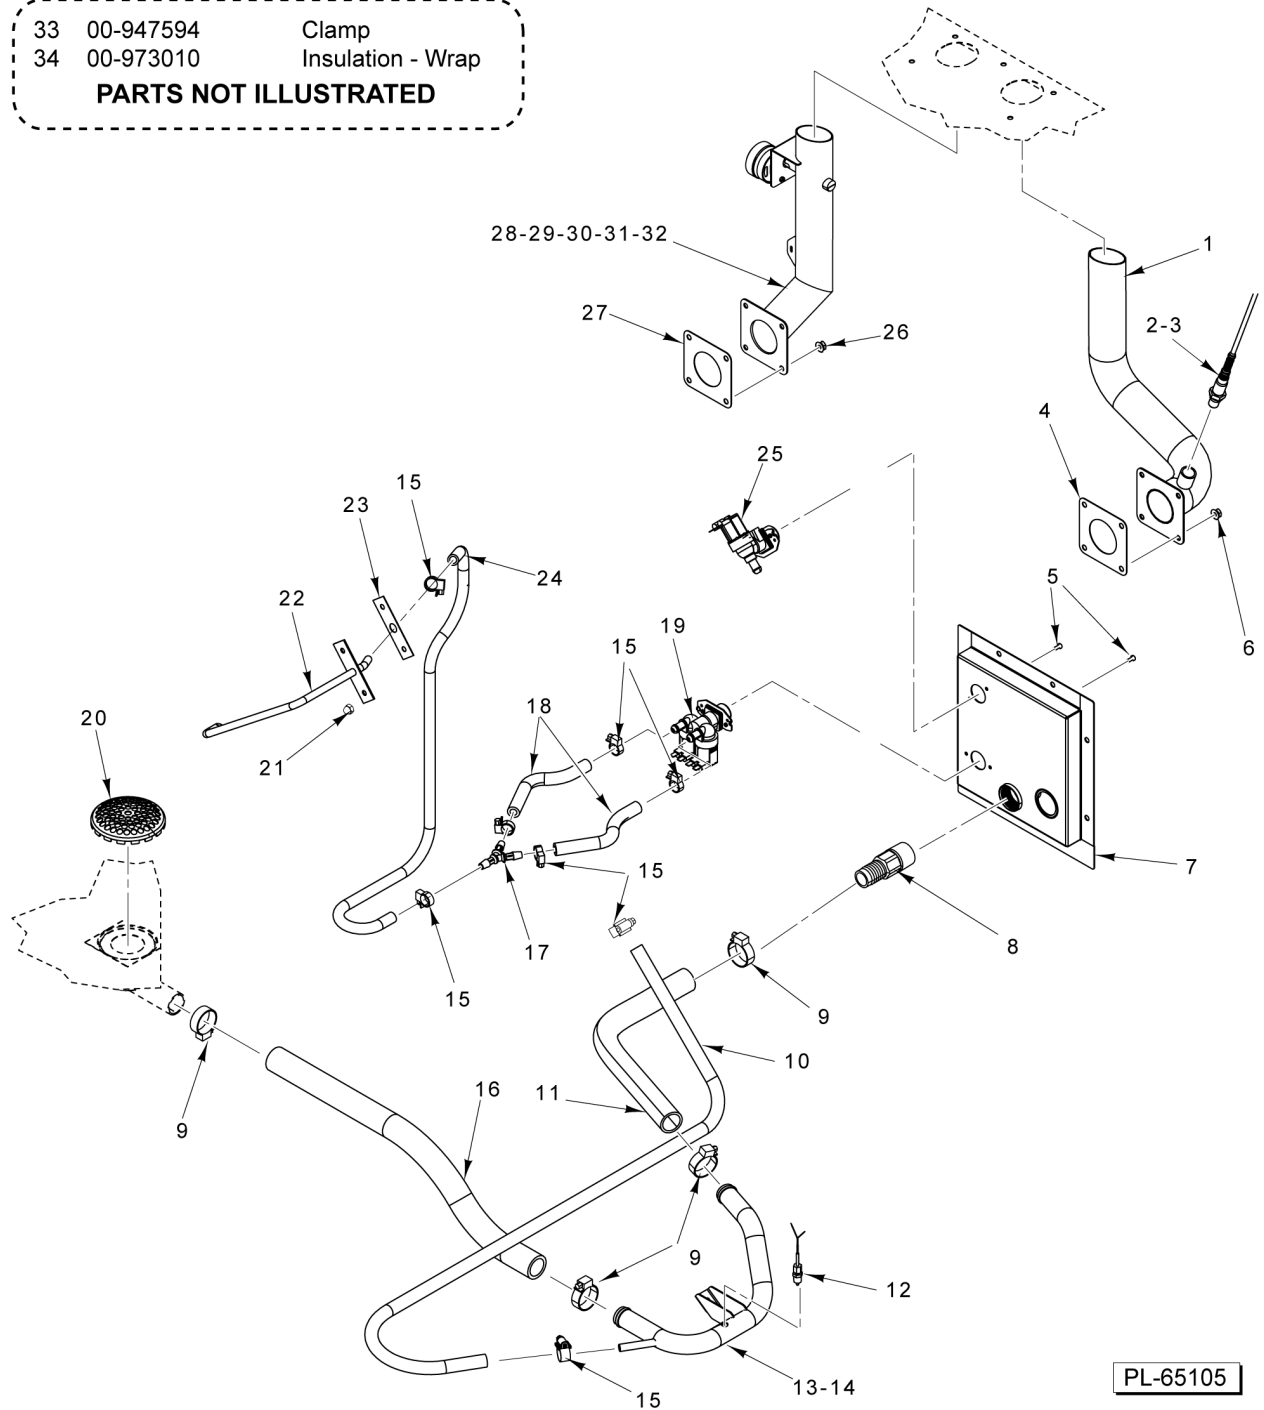

33 00-947594 Clamp
34 00-973010 Insulation - Wrap
PARTS NOT ILLUSTRATED

PL-65105

**PIPING AND VENTING
(STARTING SN 541083589)**

**PIPING AND VENTING
(STARTING SN 541083589)**

ILLUS. PL-65105	PART NO.	NAME OF PART	AMT.
1	00-947196	Exhaust - Cavity.....	1
*2	00-973588	Kit, Oxygen Sensor , Red.....	1
**3	00-973590	Kit, Oxygen Sensor, Green.....	1
4	00-947169	Gasket.....	1
5	SC-122-37	Mach. Screw M4 x 0.7 x 10mm Phil. Pan Hd. (SST).....	4
6	NS-038-04	Lock Nut 1/4-20 Flange.....	4
7	00-973647	Utility Panel Assy.....	1
8	00-947606	Adaptor - Hose (1 In. x 1 In. I.D.) (SST).....	1
9	00-947232	Clamp - Hose.....	4
10	00-947315	Tube (Drain to Drain Trap).....	1
11	00-947642	Hose (Drain Trap to Utility Panel).....	1
12	00-973035	Probe - Temperature.....	1
13	00-973339	Drain - P-Trap.....	1
14	00-973652	Mach. Screw 10-24 x 5/8 Truss HD / Nylon Patch.....	1
15	00-947233	Clamp - Hose.....	8
16	00-947641	Hose.....	1
17	00-947172	Y-Fitting.....	1
18	00-947313	Tube.....	2
19	00-947138	Valve - Solenoid.....	1
20	00-947622	Cover - Drain.....	1
21	00-947192	Acorn Nut 1/4-20 (SST).....	2
22	00-945615	Nozzle.....	1
23	00-945616	Gasket - Nozzle.....	1
24	00-947314	Tube.....	1
25	00-947348	Valve - Water Fill.....	1
26	NS-038-04	Lock Nut 1/4-20 Flange.....	4
27	00-947169	Gasket.....	1
28	00-947378	Cavity Intake Assy. (Incls. Items 28 thru 32).....	1
29	00-947379	Shaft - Seal (Cavity Intake).....	1
30	00-945878	Motor.....	1
31	00-946995	Switch - Limit.....	2
32	00-947389	Seal - Damper (Cavity Intake).....	1
33	00-947594	Clamp.....	2
34	00-973010	Sleeving - Fiberglass 2-1/2 In. ID.....	1

* Before SN 541083068.

** SN 541083068 and after.