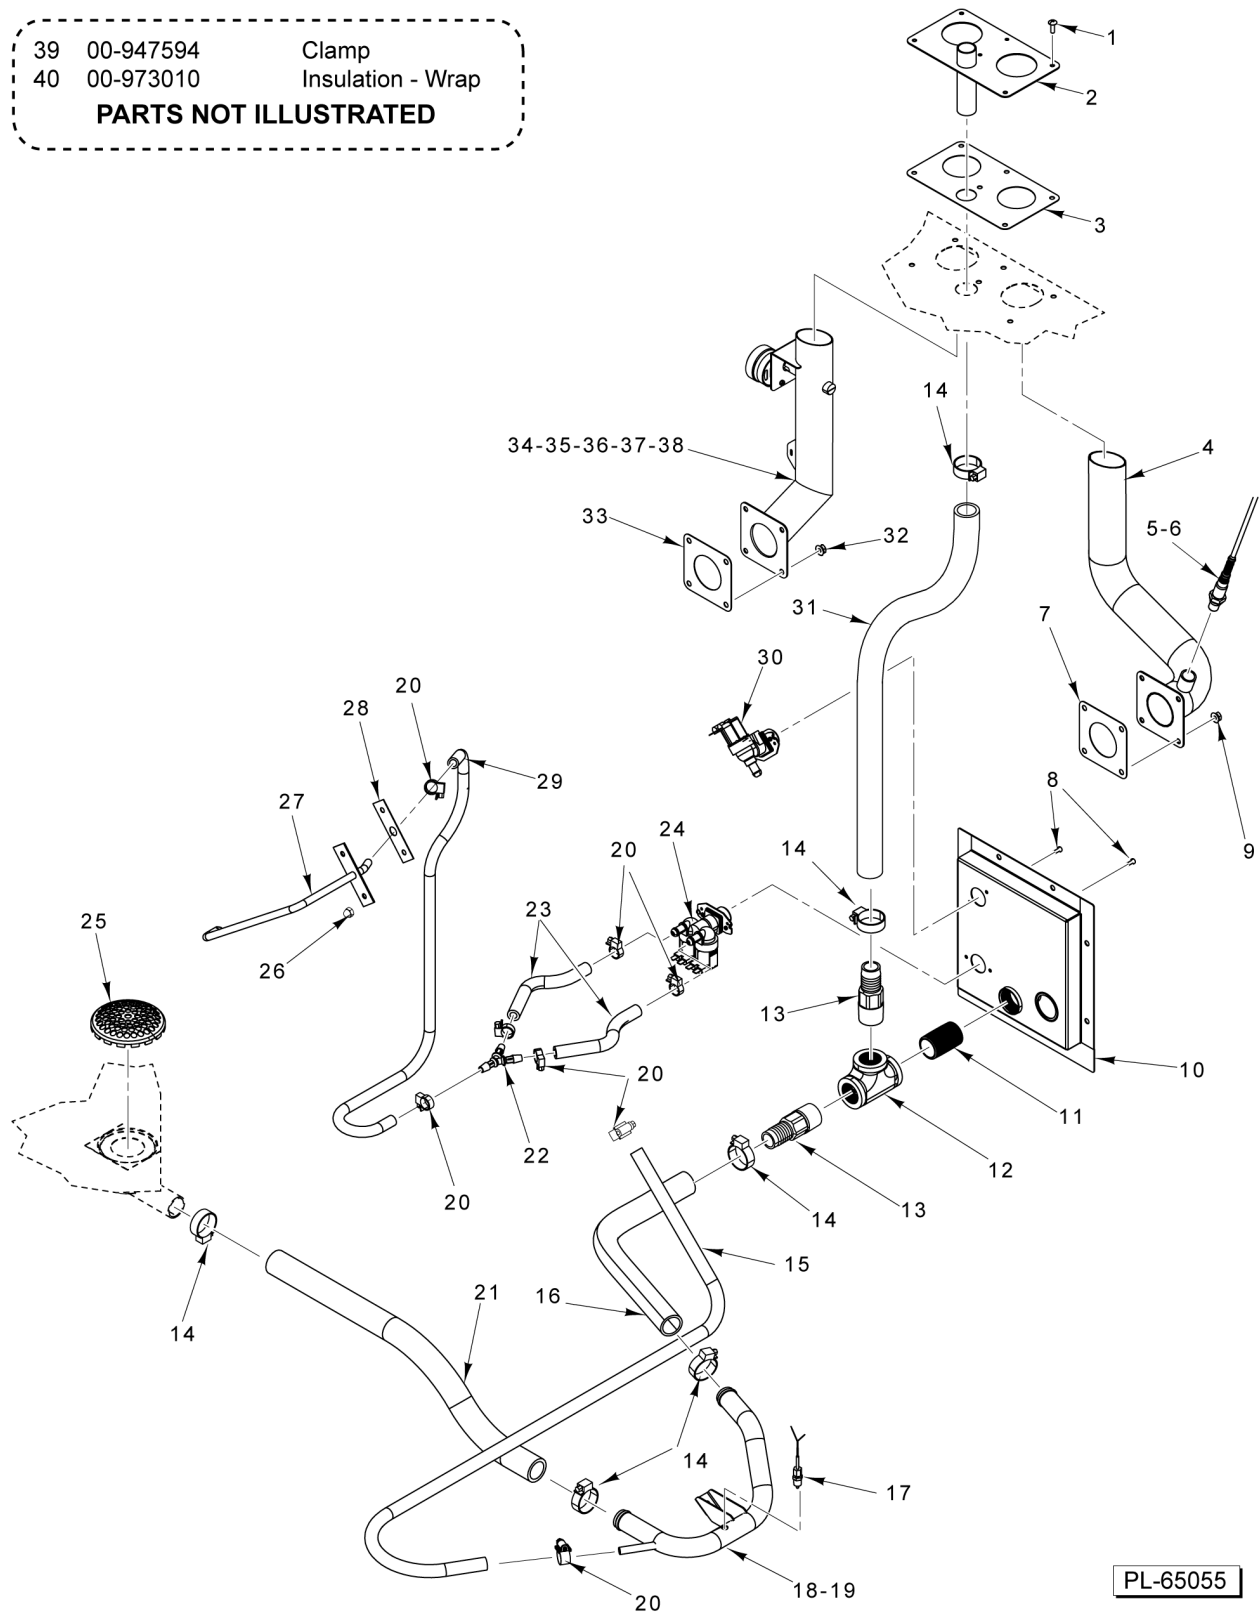

39	00-947594	Clamp
40	00-973010	Insulation - Wrap

2. **PARTS NOT ILLUSTRATED**

PIPING AND VENTING
(SN 541082442
(208V), 541082482
(240V), 541082425
(480V) THRU SN 541083578)

PIPING AND VENTING
(SN 541082442
(208V), 541082482
(240V), 541082425
(480V) THRU SN 541083578)

ILLUS.	PART NO.	NAME OF PART	AMT.
PL-65055			
1	00-973652	Mach. Screw 10-24 x 5/8 Truss HD / Nylon Patch.....	6
2	00-947219	Vent Weldment.....	1
3	00-947220	Gasket - Vent.....	1
4	00-947196	Exhaust - Cavity.....	1
*5	00-973588	Kit, Oxygen Sensor , Red.....	1
**6	00-973590	Kit, Oxygen Sensor, Green.....	1
7	00-947169	Gasket.....	1
8	SC-122-37	Mach. Screw M4 x 0.7 x 10mm Phil. Pan Hd. (SST).....	4
9	NS-038-04	Lock Nut 1/4-20 Flange.....	4
10	00-973647	Utility Panel Assy.....	1
11	00-947643	Pipe 1 x 2 (SST).....	1
12	00-947561	Tee 1 x 1 x 1 (SST).....	1
13	00-947606	Adaptor - Hose (1 In. x 1 In. I.D.) (SST).....	2
14	00-947232	Clamp - Hose.....	6
15	00-947315	Tube (Drain to Drain Trap).....	1
16	00-947642	Hose (Drain Trap to Utility Panel).....	1
17	00-973035	Probe - Temperature.....	1
18	00-973339	Drain - P-Trap.....	1
19	00-973652	Mach. Screw 10-24 x 5/8 Truss HD / Nylon Patch.....	1
20	00-947233	Clamp - Hose.....	8
21	00-947641	Hose.....	1
22	00-947172	Y-Fitting.....	1
23	00-947313	Tube.....	2
24	00-947138	Valve - Solenoid.....	1
25	00-947622	Cover - Drain.....	1
26	00-947192	Acorn Nut 1/4-20 (SST).....	2
27	00-945615	Nozzle.....	1
28	00-945616	Gasket - Nozzle.....	1
29	00-947314	Tube.....	1
30	00-947348	Valve - Water Fill.....	1
31	00-947669	Hose - Drain Vent.....	1
32	NS-038-04	Lock Nut 1/4-20 Flange.....	4
33	00-947169	Gasket.....	1
34	00-947378	Cavity Intake Assy. (Incls. Items 35 thru 38).....	1
35	00-947379	Shaft - Seal (Cavity Intake).....	1
36	00-945878	Motor.....	1
37	00-946995	Switch - Limit.....	2
38	00-947389	Seal - Damper (Cavity Intake).....	1
39	00-947594	Clamp.....	2
40	00-973010	Sleeving - Fiberglass 2-1/2 In. ID.....	1

* Before SN 541083068.

** SN 541083068 and after.