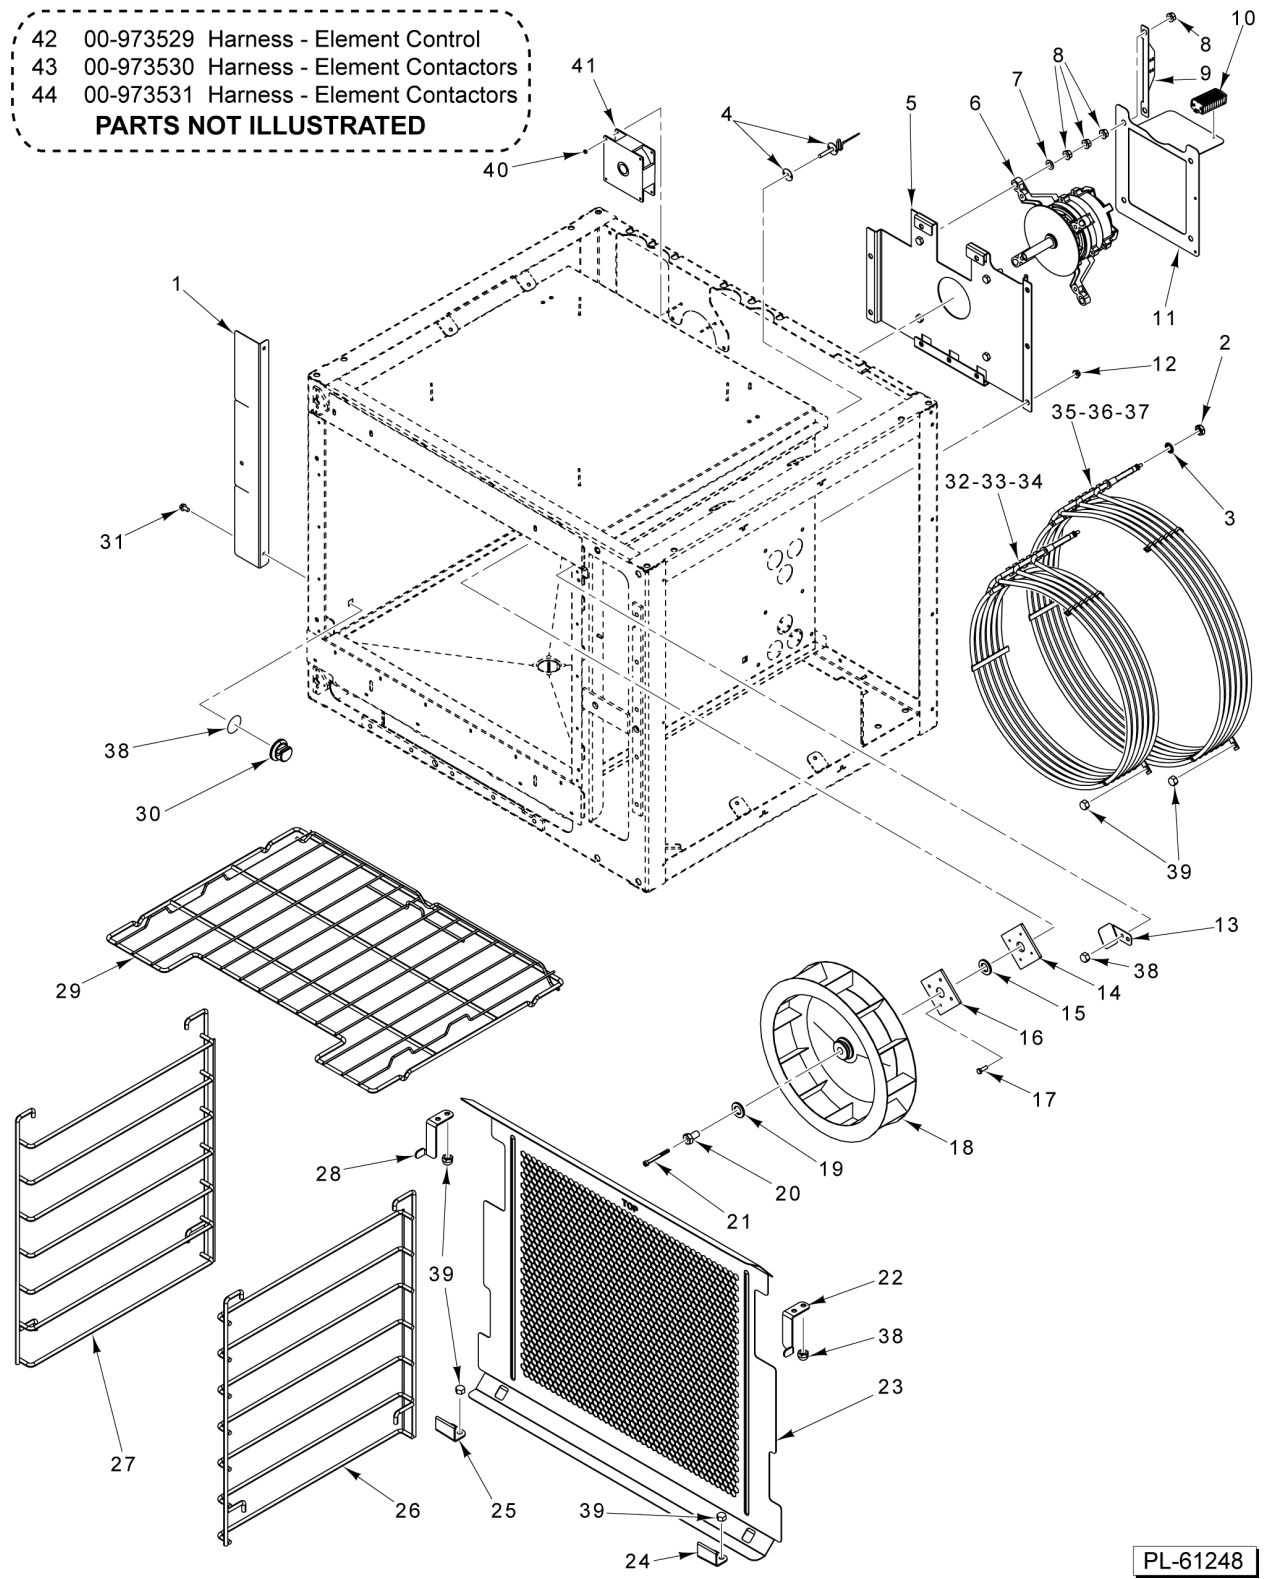

1. 42 00-973529 Harness - Element Control
   - 43 00-973530 Harness - Element Contactors
   - 44 00-973531 Harness - Element Contactors
2. **PARTS NOT ILLUSTRATED**

PL-61248

**CONVECTION MOTOR AND HEATING ELEMENTS
(STARTING SN 541083660
(208V), 541083672 (480V))**

**CONVECTION MOTOR AND HEATING ELEMENTS
(STARTING SN 541083660
(208V), 541083672 (480V))**

ILLUS. PL-61248	PART NO.	NAME OF PART	AMT.
1	00-945962	Clip - Support (Rack Guide).....	4
2	00-947794	Nut 7/16-20 Thin (Brass).....	12
3	00-947795	Lockwasher 7/16 (SST).....	12
4	00-913102-00239	Kit - Temperature Probe & Gasket.....	1
5	00-946842	Mount - Motor.....	1
6	00-947750	Motor (250 W.).....	1
7	WS-006-27	Washer (SST).....	4
8	NS-038-10	Lock Nut 3/8-16 Flange.....	AR
9	00-973330	Bracket - Heating Element Strain Relief.....	1
10	00-947245	Block - Terminal.....	1
11	00-947054	Plate - Retainer.....	1
12	NS-038-04	Lock Nut 1/4-20 Flange.....	11
13	00-947087	Shield - RTD.....	1
14	00-945433	Plate - Backing (Shaft Seal).....	1
15	00-945435	Seal - Shaft.....	1
16	00-945434	Plate - Cover (Shaft Seal).....	1
17	00-947322	Screw 10-24 x 5/8 (SST).....	4
18	00-947751	Wheel - Convection Fan.....	1
19	00-973723	Washer - Atomizer.....	1
20	00-947065	Bolt - Atomizer.....	1
21	00-947083	Screw M6 x 1 x 60mm.....	1
22	00-947243	Hanger (Top, Right).....	1
23	00-973001	Baffle - Fan Cavity.....	1
24	00-973079	Support - Baffle (Bottom, Right).....	1
25	00-973078	Support - Baffle (Bottom, Left).....	1
26	00-947397	Rack - Wire (RH).....	1
27	00-947396	Rack - Wire (LH).....	1
28	00-947242	Hanger (Top, Left).....	1
29	00-947595	Rack - Wire (Pan Guides and Stop).....	AR
30	00-945895	Support - Rack Guides.....	8
31	00-947112	Mach. Screw 1/4-20 1/2.....	8
32	00-945447	Element - Heating (208 V./9kW - 240 V./12kW) (Inner).....	1
33	00-947799	Element - Heating (480 V.) (12 kW) (Inner).....	1
34	00-973928	Element - Heating (208 V./9kW - 240 V./12kW) (Inner).....	1
35	00-945446	Element - Heating (208 V./9kW - 240 V./12kW) (Outer).....	1
36	00-947798	Element - Heating (480 V.) (12 kW) (Outer).....	1
37	00-973927	Element - Heating (208 V./9kW - 240 V./12kW) (Outer).....	1
38	00-947504	O-Ring.....	8
39	00-947192	Acorn Nut 1/4-20 (SST).....	AR
40	00-947356	Nut 6-32 Hex.....	2
41	00-947221	Fan - Cooling.....	1
42	00-973529	Harness - Element Control.....	1
43	00-973530	Harness - Element Contactors (Line Side).....	1
44	00-973531	Harness - Element Contactors (Load Side).....	1